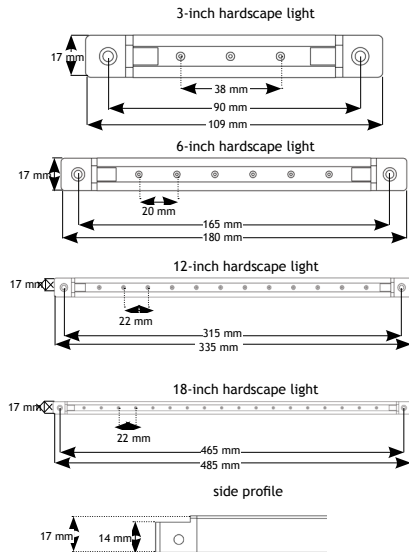

## Product Dimensions

## Specifications

- ▶ **Housing:** Extruded aluminum
- ▶ **Finish:** Antique bronze or titanium white
- ▶ **Lead Wire:** 25' UL approved 18AWG, SPT-1 wire
- ▶ **Light Source:** Integrated LED
- ▶ **Lens:** Encapsulated in resin
- ▶ **Beam Spread:** 120°
- ▶ **Color Temperature (CCT):** 2700K
- ▶ **Color Rendering Index (CRI):** 80+
- ▶ **Life:** 60,000 hr L70
- ▶ **Operating Voltage Range:** 10-15V
- ▶ **Dimming:** non-dimmable
- ▶ **Powered by:** VOLT® low voltage transformers