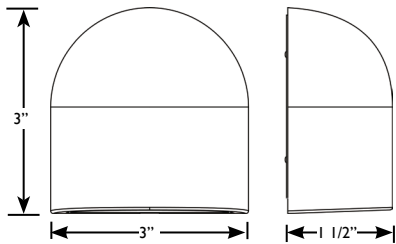

Product Dimensions

AMP® Deck-Design Pro™
Louvered LED Deck Light

AMP® Deck-Design Pro™
Rounded LED Deck Light

AMP® Deck-Design Pro™
Squared LED Deck Light

Features & Benefits

- ▶ Solid cast brass construction
- ▶ Two finishes:
 - Antique Bronze
 - Titanium White
- ▶ Low energy consumption
 - 3.7 W per fixture
- ▶ Low Profile:
 - ideal for surface mounting on fences and stair risers
- ▶ Integrated light source
 - made with USA -made Cree® LED's
- ▶ Three Face-Plate Styles:
 - Louvered - sends light more in a forward direction than the other two styles
 - Rounded - does not project light above the horizon (full cutoff design) making it Dark Sky compliant
 - Squared - matches the visual elements of the squared posts and railings to which it is attached

PRODUCT SPECIFICATIONS

AMP® Low Voltage Landscape Lighting
Deck-Design Pro™ LED Deck Lights

Specifications

- ▶ **Construction:** Cast Brass
- ▶ **Finish:** Antique Bronze and Titanium White
- ▶ **Lead Wire:** 25' 18AWG, SPT-2 premium tinned wire
- ▶ **Mounting:** 2 mounting holes (mounting hardware not included)
- ▶ **Light Source:** Integrated LED
- ▶ **Lens:** frosted, flat glass
- ▶ **Color Temperature:** 2700K
- ▶ **Color Rendering Index:** 80+
- ▶ **Life:** 60,000 hours L70
- ▶ **Operating Voltage Range:** 8-18V with decreased lumens under 12V
- ▶ **Watts:** 3.7W
- ▶ **Amps (A):** 0.4
- ▶ **Power Factor (PF):** 0.69
- ▶ **Volt Amps (VA):** 5.4
- ▶ **Powered by:** AMP® low voltage transformers