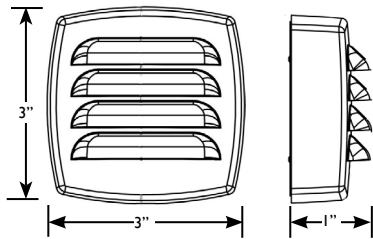

Product Dimensions

AMP® Deck-Design Pro™
Louvered LED Deck Light

AMP® Deck-Design Pro™
Rounded LED Deck Light

AMP® Deck-Design Pro™
Squared LED Deck Light

Features & Benefits

- ▶ Solid cast brass construction
- ▶ Two finishes:
 - Antique Bronze
 - Titanium White
- ▶ Low energy consumption
 - 3.7 W per fixture
- ▶ Low Profile:
 - ideal for surface mounting on fences and stair risers
- ▶ Integrated light source
 - made with USA -made Cree® LED's
- ▶ Three Face-Plate Styles:
 - Louvered - sends light more in a forward direction than the other two styles
 - Rounded - does not project light above the horizon (full cutoff design) making it Dark Sky compliant
 - Squared - matches the visual elements of the squared posts and railings to which it is attached

PRODUCT SPECIFICATIONS

AMP® Low Voltage Landscape Lighting
Deck-Design Pro™ LED Deck Lights

Specifications

- ▶ **Construction:** Cast Brass
- ▶ **Finish:** Antique Bronze and Titanium White
- ▶ **Lead Wire:** 25' 18AWG, SPT-2 premium tinned wire
- ▶ **Mounting:** 2 mounting holes (mounting hardware not included)
- ▶ **Light Source:** Integrated LED
- ▶ **Lens:** frosted, flat glass
- ▶ **Color Temperature:** 2700K
- ▶ **Color Rendering Index:** 80+
- ▶ **Life:** 60,000 hours L70
- ▶ **Operating Voltage Range:** 8-18V with decreased lumens under 12V
- ▶ **Watts:** 3.7W
- ▶ **Amps (A):** 0.4
- ▶ **Power Factor (PF):** 0.69
- ▶ **Volt Amps (VA):** 5.4
- ▶ **Powered by:** AMP® low voltage transformers