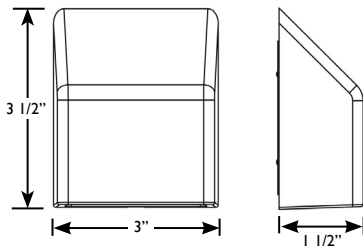

Product Dimensions

AMP® Deck-Design Pro™
Louvered LED Deck Light

AMP® Deck-Design Pro™
Rounded LED Deck Light

AMP® Deck-Design Pro™
Squared LED Deck Light

Features & Benefits

- ▶ Solid cast brass construction
- ▶ Two finishes:
 - Antique Bronze
 - Titanium White
- ▶ Low energy consumption
 - 3.7 W per fixture
- ▶ Low Profile:
 - ideal for surface mounting on fences and stair risers
- ▶ Integrated light source
 - made with USA -made Cree® LED's
- ▶ Three Face-Plate Styles:
 - Louvered - sends light more in a forward direction than the other two styles
 - Rounded - does not project light above the horizon (full cutoff design) making it Dark Sky compliant
 - Squared - matches the visual elements of the squared posts and railings to which it is attached

PRODUCT SPECIFICATIONS

AMP® Low Voltage Landscape Lighting
Deck-Design Pro™ LED Deck Lights

Specifications

- ▶ **Construction:** Cast Brass
- ▶ **Finish:** Antique Bronze and Titanium White
- ▶ **Lead Wire:** 25' 18AWG, SPT-2 premium tinned wire
- ▶ **Mounting:** 2 mounting holes (mounting hardware not included)
- ▶ **Light Source:** Integrated LED
- ▶ **Lens:** frosted, flat glass
- ▶ **Color Temperature:** 2700K
- ▶ **Color Rendering Index:** 80+
- ▶ **Life:** 60,000 hours L70
- ▶ **Operating Voltage Range:** 8-18V with decreased lumens under 12V
- ▶ **Watts:** 3.7W
- ▶ **Amps (A):** 0.4
- ▶ **Power Factor (PF):** 0.69
- ▶ **Volt Amps (VA):** 5.4
- ▶ **Powered by:** AMP® low voltage transformers